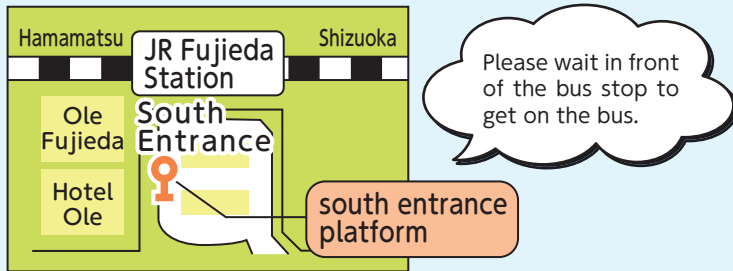

♀ Fujieda Station South Entrance bus stop guide