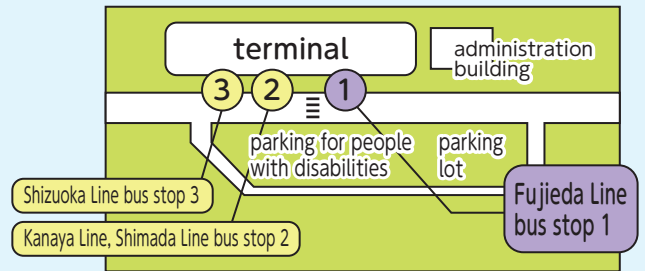

●...Weekdays ▲...Weekends and holidays*

*8/13 - 8/15 are regarded as weekends and holidays

The Airport South Bus Stop is not the closest bus stop to Mt.Fuji Shizuoka Airport.
Passengers using Mt.Fuji Shizuoka Airport should ride to the Mt.Fuji Shizuoka Airport Bus Stop

♀ Fujieda Station South Entrance bus stop guide

♀ Mt.Fuji Shizuoka Airport bus stop guide

fare

one way/500yen, Elementary school students and those with disabilities are 250yen(one way),children younger than elementary school age are free.